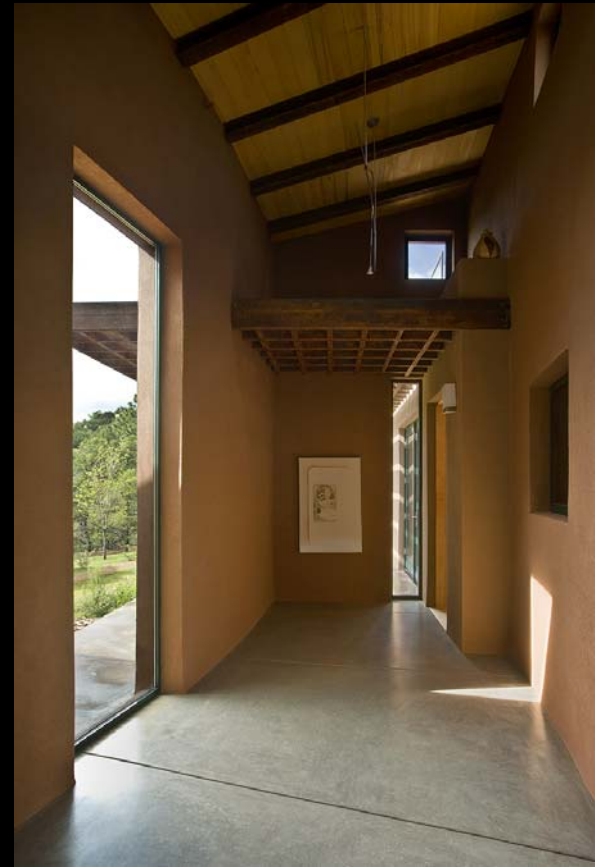

Duncan/Kelsey Residence

Camino Cruz Blanca, Santa Fe

Completed July 4th 2006

Gross Building area 6650 sq ft

CASA DE ARROYO PEQUENO

- This house is composed of the rooms sized for the functions that they enclose and then strung together on the curve of the gallery, “street” which follows the contours of the land.
- The rooms that make up the pieces of the building interact forming spaces out of the areas that they don't occupy as well as the ones that they do.
- The arroyo pequeno passes under the building defining the point of separation/privacy for the master suite.
- The gallery and the other curved walls formed in response to the curve of the land, interact with the other building forms alternately sheltering (ie. the courtyard wall) and peeling away to allow light and views to penetrate .They define and interact to define the major spaces in and around the building drawing the inside out and the and outside in and sometimes through.
- The motion of the light that filters in through the clerestories and illuminates the forms that penetrate the smoothly curving walls of the street, adds the dimension of time to the composition of forms.

KITCHEN DEFINED BY CABINETS CEILING FLOWS TO ENTRYWAY

PORTAL INTERSECTING THE CURVES WITH STEEL

SECTION A_A

SECTION B - B

SECTIONS
0 2 3 10

SECTIONS SHOWING INTERLOCKING SPACES WITH CLERESTORY

MULTIPLE PENETRATIONS ALLOW LIGHT TO CONNECT SPACES

A LIVING ROOM IS A SIMPLE RECTALINEAR FORM

VIEWS OF GALLERY "STREET" SHOWING INTERACTION OF LIGHT AND FORMS

SMOOTH SURFACES AT THE POWDER ROOM EXPAND THE SIMPLE SPACE

SIMPLE FORMS AT THE MASTERBATH SPEAK TO FUNCTION

MULTIPLE SOURCES OF LIGHT INFORM THE PENETRATIONS INTO THE GALLERY

INTERLOCKING FORMS NESTLE INTO THE SHAPE OF THE SITE

NATURAL COLOR AND TEXTURE INFORM THIS WALL DETAIL