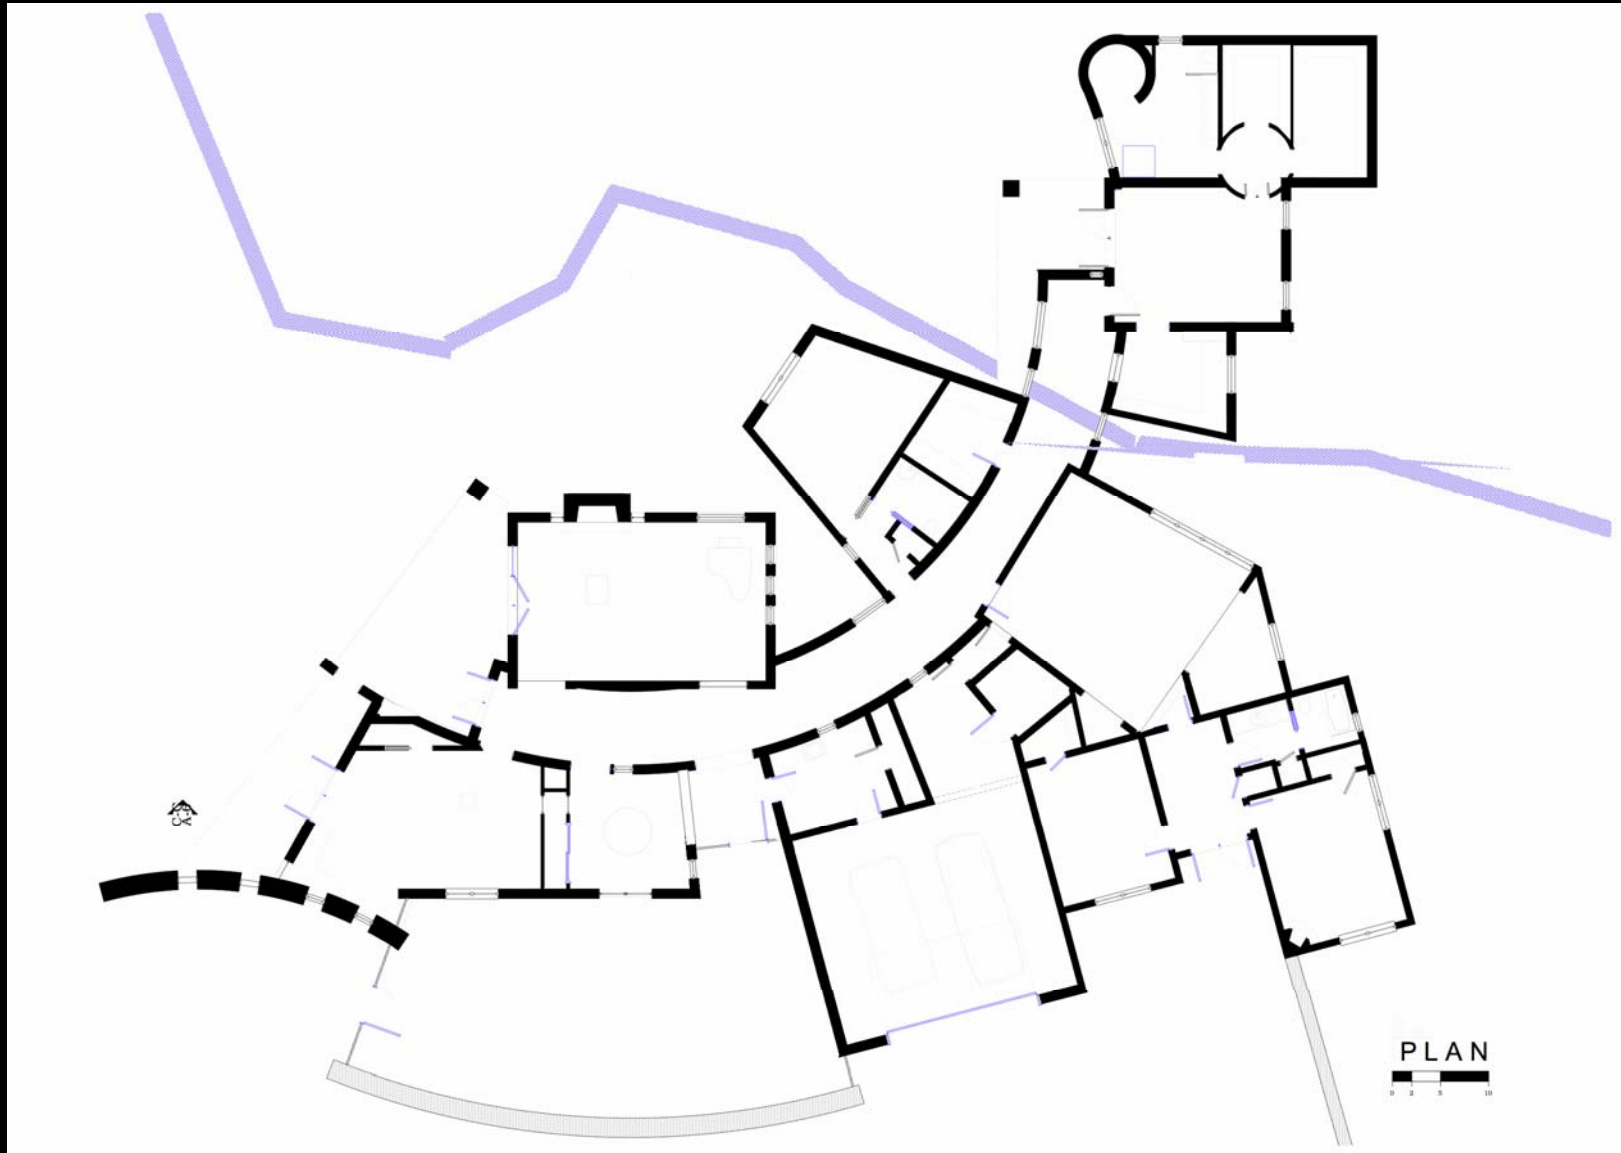

Duncan/Kelsey Residence

Camino Cruz Blanca, Santa Fe

Completed July 4th 2006

Gross Building area 6650 sq ft

CASA DE ARROYO PEQUENO

- This house is composed of the rooms sized for the functions that they enclose and then strung together on the curve of the gallery, “street” which follows the contours of the land.
- The rooms that make up the pieces of the building interact forming spaces out of the areas that they don't occupy as well as the ones that they do.
- The arroyo pequeno passes under the building defining the point of separation/privacy for the master suite.
- The gallery and the other curved walls formed in response to the curve of the land, interact with the other building forms alternately sheltering (ie. the courtyard wall) and peeling away to allow light and views to penetrate .They define and interact to define the major spaces in and around the building drawing the inside out and the and outside in and sometimes through.
- The motion of the light that filters in through the clerestories and illuminates the forms that penetrate the smoothly curving walls of the street, adds the dimension of time to the composition of forms.

CURVED WALLS DEFINE THE ENTRY COURT

PLAN SHOWING THE INTERLOCKING CURVES

INTERLOCKING WALLS FORM LAYERED TO SHELTER THE HOUSE

STEEL COURTYARD GATE INTERSECTS CURVING WALLS

WINDOW THAT INTERSECTS THE CURVED WALL DRAWS YOU OUTSIDE

KITCHEN DEFINED BY CABINETS CEILING FLOWS TO ENTRYWAY

PORTAL INTERSECTING THE CURVES WITH STEEL

SECTION A_A

SECTION B - B

SECTIONS
0 2 3 10

SECTIONS SHOWING INTERLOCKING SPACES WITH CLERESTORY

MULTIPLE PENETRATIONS ALLOW LIGHT TO CONNECT SPACES

MULTIPLE SOURCES OF LIGHT INFORM THE PENETRATIONS INTO THE GALLERY

INTERLOCKING FORMS NESTLE INTO THE SHAPE OF THE SITE

NATURAL COLOR AND TEXTURE INFORM THIS WALL DETAIL