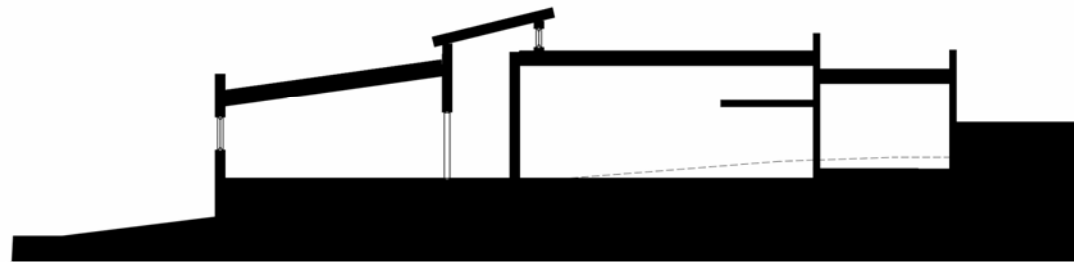

Duncan/Kelsey Residence

Camino Cruz Blanca, Santa Fe

Completed July 4th 2006

Gross Building area 6650 sq ft

CASA DE ARROYO PEQUENO

- This house is composed of the rooms sized for the functions that they enclose and then strung together on the curve of the gallery, “street” which follows the contours of the land.
- The rooms that make up the pieces of the building interact forming spaces out of the areas that they don't occupy as well as the ones that they do.
- The arroyo pequeno passes under the building defining the point of separation/privacy for the master suite.
- The gallery and the other curved walls formed in response to the curve of the land, interact with the other building forms alternately sheltering (ie. the courtyard wall) and peeling away to allow light and views to penetrate .They define and interact to define the major spaces in and around the building drawing the inside out and the and outside in and sometimes through.
- The motion of the light that filters in through the clerestories and illuminates the forms that penetrate the smoothly curving walls of the street, adds the dimension of time to the composition of forms.

CURVED WALLS DEFINE THE ENTRY COURT

PLAN SHOWING THE INTERLOCKING CURVES

INTERLOCKING WALLS FORM LAYERED TO SHELTER THE HOUSE

STEEL COURTYARD GATE INTERSECTS CURVING WALLS

WINDOW THAT INTERSECTS THE CURVED WALL DRAWS YOU OUTSIDE

KITCHEN DEFINED BY CABINETS CEILING FLOWS TO ENTRYWAY

PORTAL INTERSECTING THE CURVES WITH STEEL

SECTION A_A

SECTION B - B

SECTIONS
0 2 3 10

SECTIONS SHOWING INTERLOCKING SPACES WITH CLERESTORY

MULTIPLE PENETRATIONS ALLOW LIGHT TO CONNECT SPACES